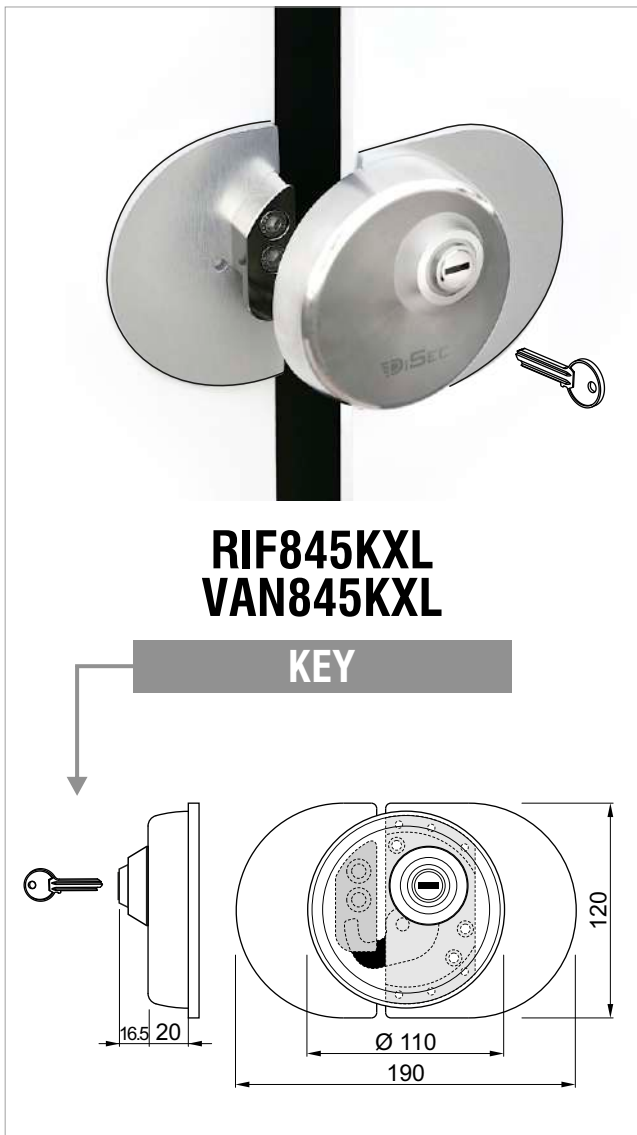

- Montaggio facile.
- A richiesta chiave in KA, stessa chiave per più dispositivi.
- Cover in acciaio finitura satinata.
- Easy to assemble.
- KA on request (same key for multiple devices).
- Cover made in satin stainless steel.