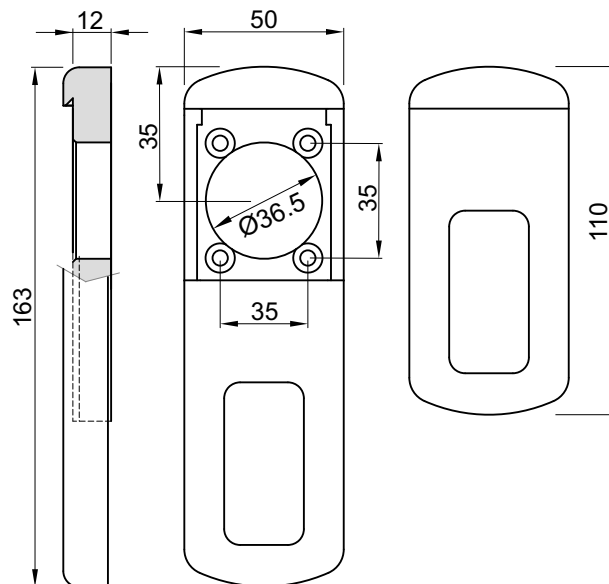

**FINITURE
FINISHES**

- **(C)** Cromo lucido
  Bright Chrome
- **(T)** Cromo satinato
  Satin Chrome
- **(2)** PVD Ottone
  PVD Brass