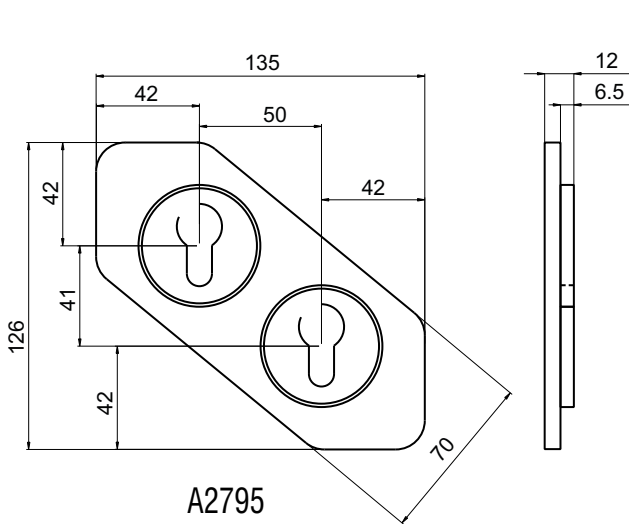

1. **FINITURE / FINISHES**
2. Ⓒ Cromo lucido
     Bright Chrome
   - Ⓘ Inox satinato
     Stainless steel
   - Ⓓ Cromo satinato
     Satin Chrome
   - 2 PVD Ottone
     PVD Brass
   - B Bronzo
     Bronze
   - BS Bronzo satinato
     Satin Bronze
   - OLZ Ottone Zapponato
     Satin Brass