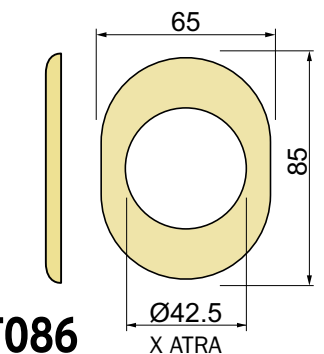

KMOP98
MAGNETIC KEY

MR423-25D1 X ATRA

X PLACCHE ORIGINALI ATRA

KT086

A5302

MR500WP
MR503WP
X ATRA

MR500KP
MR503KP
X ATRA

CONTROLLO ACCESSI
Access control