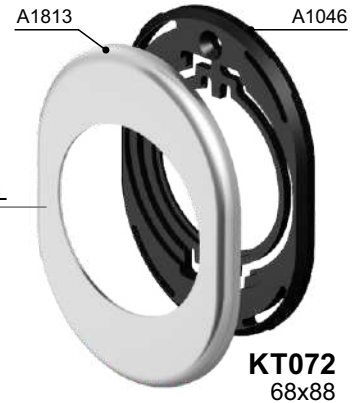

OPTIONAL

OPTIONAL

KT072
68x88