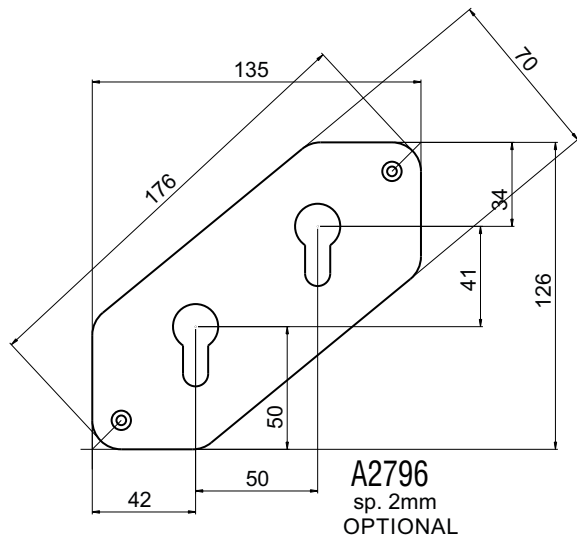

1. **FINITURE / FINISHES**
2. Ⓒ Cromo lucido
     Bright Chrome
   - Ⓘ Inox satinato
     Stainless steel
   - Ⓓ Cromo satinato
     Satin Chrome
   - 2 PVD Ottone
     PVD Brass
   - B Bronzo
     Bronze
   - BS Bronzo satinato
     Satin Bronze
   - OLZ Ottone Zapponato
     Satin Brass