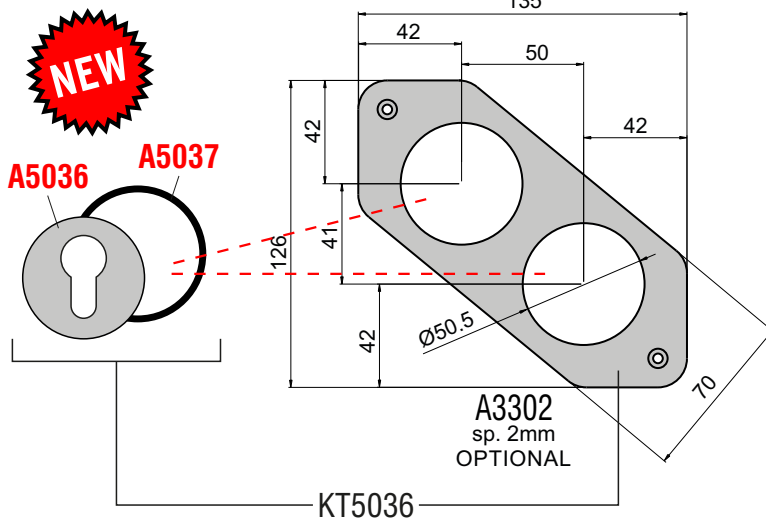

1. **FINITURE / FINISHES**
2. Ⓒ Cromo lucido
     Bright Chrome
   - Ⓘ Inox satinato
     Stainless steel
   - Ⓓ Cromo satinato
     Satin Chrome
   - 2 PVD Ottone
     PVD Brass
   - B Bronzo
     Bronze
   - BS Bronzo satinato
     Satin Bronze
   - OLZ Ottone Zapponato
     Satin Brass