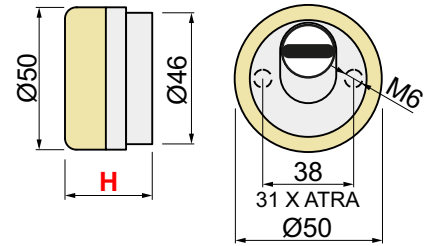

H 25	MR500-25D1	MR503-25D1 X ATRA
H 20	MR500-20D1	MR503-20D1 X ATRA
H 15	MR500-15D1	MR503-15D1 X ATRA