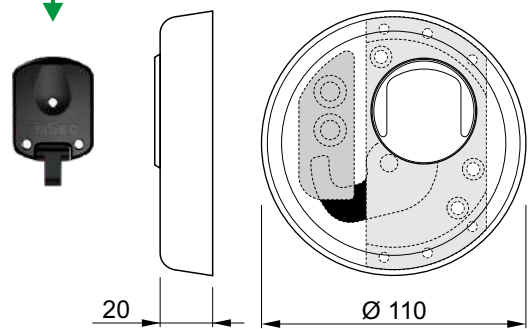

**MG845KM
VMG845KM**

MAGNETIC KEY

Antipicking magnetic lock