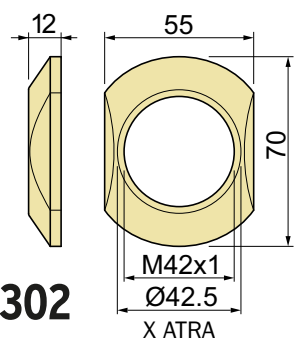

KMOP98
MAGNETIC KEY

MR423-25D1 X ATRA

X PLACCHE ORIGINALI ATRA

KT086

A5302

MR500WP
MR503WP
X ATRA

MR500KP
MR503KP
X ATRA

CONTROLLO ACCESSI
Access control