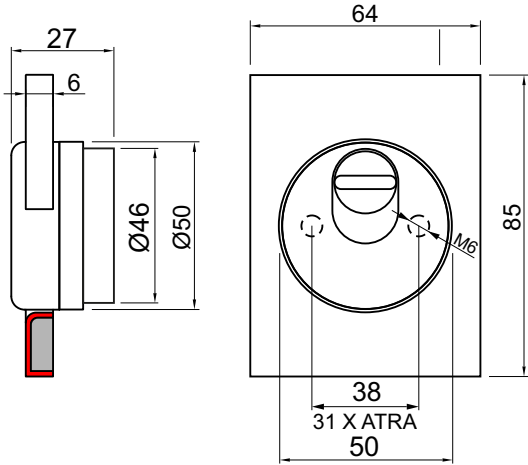

KMOP98
MAGNETIC KEY

MR423-25D1 X ATRA

X PLACCHE ORIGINALI ATRA

KT086

A5302

MR500WP
MR503WP
X ATRA

MR500KP
MR503KP
X ATRA

CONTROLLO ACCESSI
Access control