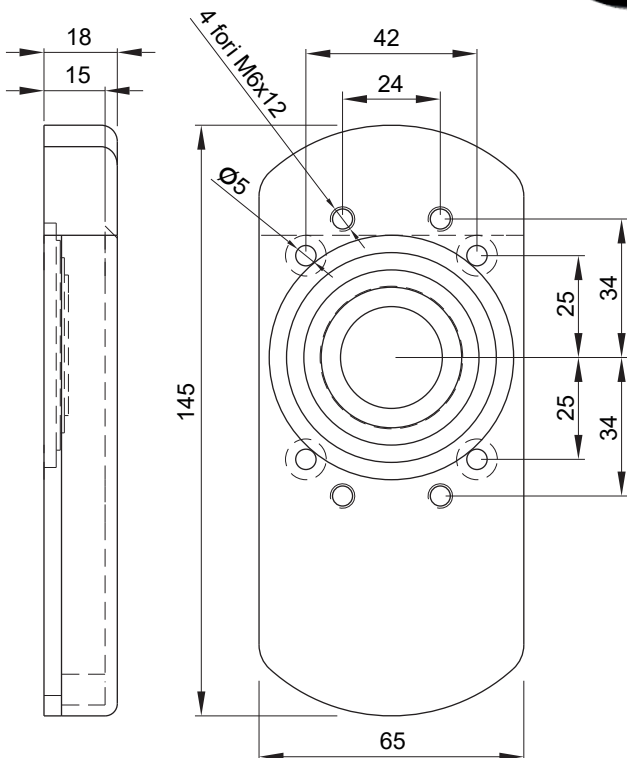

MG210X INC

FINITURE

- ⑥ Argento anodizzato
  Anodized silver
- ⑨ Oro anodizzato
  Anodized gold