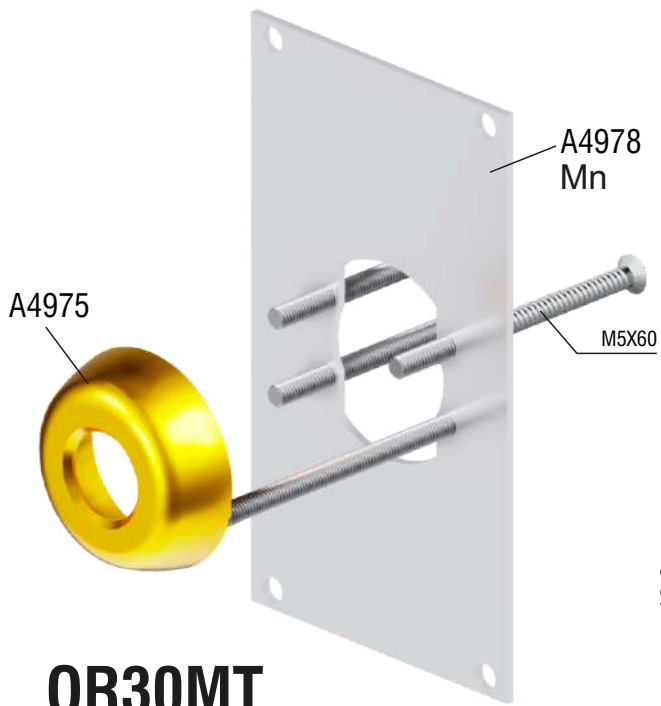

**OPTIONAL
SPACERS / SPESSORI**

- ☐ (W) Bianco RAL 9010
  White RAL 9010
- ☒ (C) Cromo lucido
  Bright chrome
- ☒ (T) Cromo satinato
  Satin chrome
- ☐ (6) Argento anodizzato
  Anodized silver
- ☐ (IT) Inox satinato
  Satin stainless steel

- ☐ (N) Nero
  Black
- ☐ (8) PVD Nero lucido
  PVD Bright black
- ☒ (T8) PVD Nero antracite
  PVD Satin black
- ☐ (B) Bronzo
  Bronze
- ☐ (BS) Bronzo satinato
  Satin bronze

- ☐ (A) Champagne anodizzato
  Anodized champagne
- ☐ (9) Oro anodizzato
  Anodized gold
- ☒ (2) PVD Ottone
  PVD Brass
- ☐ (L) Ottone lucido
  Bright brass
- ☐ (TT) Ottone satinato
  Satin brass

**OPTIONAL
SPACERS / SPESSORI**