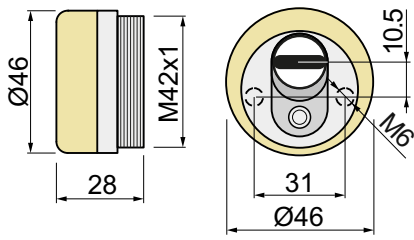

KMOP98
MAGNETIC KEY