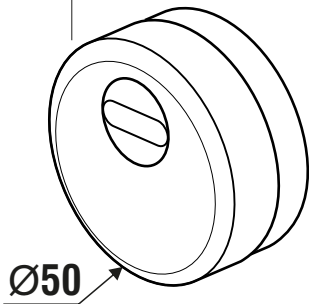

SERIE KUBO
KT3794
(Ø50)