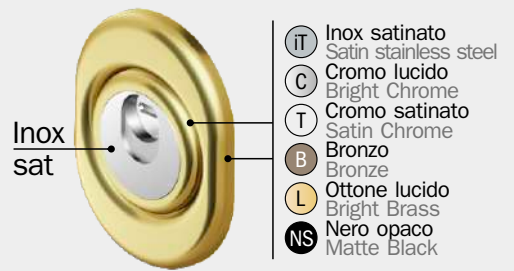

BFEH300 25 ..

FINITURE

- Cromo lucido (C)
- Bright Chrome (C)
- Cromo satinato (T)
- Satin Chrome (T)
- Bronzo (B)
- Bronze (B)
- PVD Ottone (2)
- PVD Brass (2)

ESEMPIO CODICE / EXAMPLE CODE:

XXXXX [H] D1/S1 [C] [T] [2]

KMOP98
MAGNETIC KEY

MR423-25D1 X ATRA

X PLACCHE ORIGINALI ATRA

KT086

A5302

MR500WP
MR503WP
X ATRA

MR500KP
MR503KP
X ATRA

CONTROLLO ACCESSI
Access control

FINITURE FINISHES

MG210X INC

FINITURE

- ⑥ Argento anodizzato
Anodized silver
- ⑨ Oro anodizzato
Anodized gold

MG416BEZ

FINITURE

- ⑥ Argento anodizzato
Anodized silver
- ⑨ Oro anodizzato
Anodized gold

**FINITURE
FINISHES**

- (C)** Cromo lucido
Bright Chrome
- (T)** Cromo satinato
Satin Chrome
- (2)** PVD Ottone
PVD Brass

- FINITURE / FINISHES**
- Ⓒ Cromo lucido
Bright Chrome
 - Ⓘ Inox satinato
Stainless steel
 - Ⓓ Cromo satinato
Satin Chrome
 - 2 PVD Ottone
PVD Brass
 - B Bronzo
Bronze
 - BS Bronzo satinato
Satin Bronze
 - OLZ Ottone Zapponato
Satin Brass