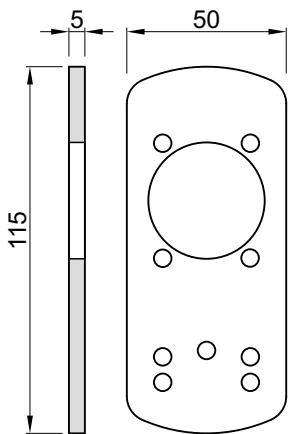

**FINITURE
FINISHES**

- **(C)** Cromo lucido
  Bright Chrome
- **(T)** Cromo satinato
  Satin Chrome
- **(2)** PVD Ottone
  PVD Brass