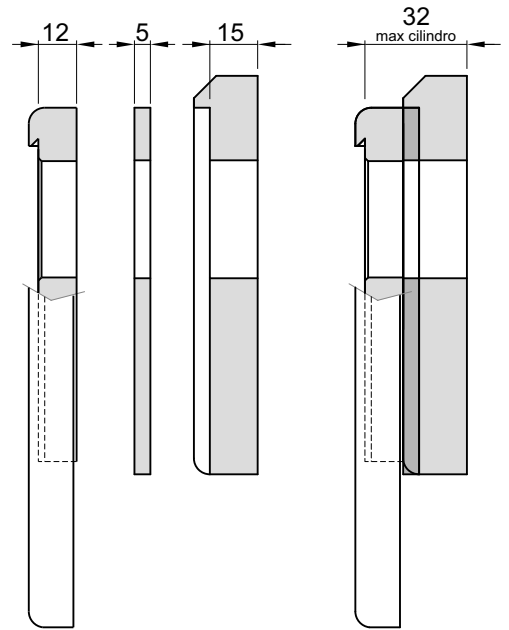

**FINITURE
FINISHES**

- **(C)** Cromo lucido
  Bright Chrome
- **(T)** Cromo satinato
  Satin Chrome
- **(2)** PVD Ottone
  PVD Brass