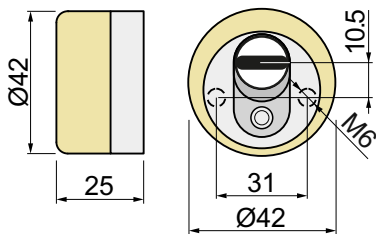

KMOP98
MAGNETIC KEY