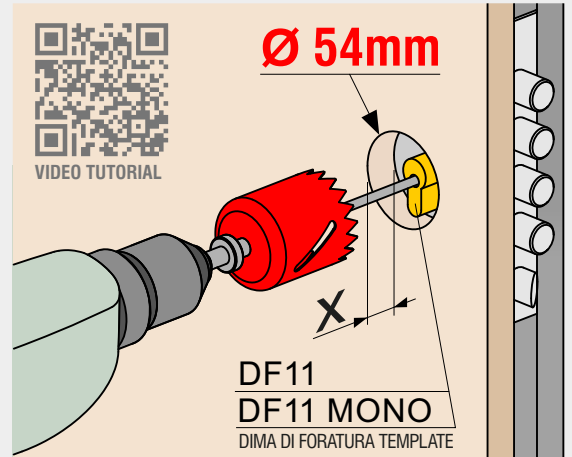

KMOP98
MAGNETIC KEY

MR423-25D1 X ATRA

X PLACCHE ORIGINALI ATRA

KT086

A5302

MR500WP
MR503WP
X ATRA

MR500KP
MR503KP
X ATRA

CONTROLLO ACCESSI
Access control