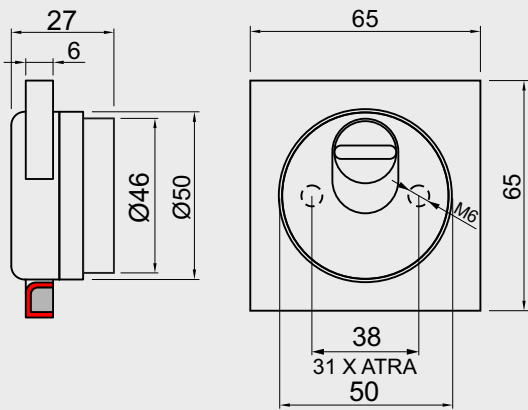

KMOP98
MAGNETIC KEY

MR423-25D1 X ATRA

X PLACCHE ORIGINALI ATRA

KT086

A5302

MR500WP
MR503WP
X ATRA

MR500KP
MR503KP
X ATRA

CONTROLLO ACCESSI
Access control