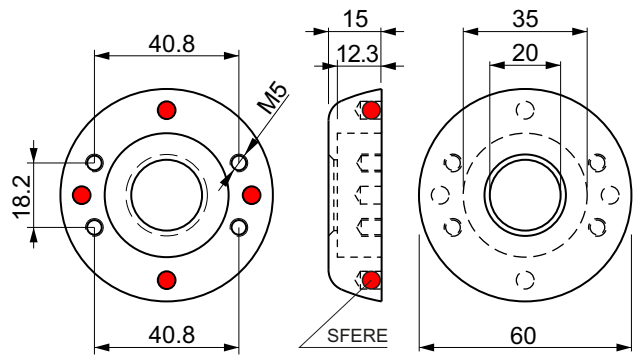

**OPTIONAL
SPACERS / SPESSORI**

- ☐ (W) Bianco RAL 9010
  White RAL 9010
- ☒ (C) Cromo lucido
  Bright chrome
- ☒ (T) Cromo satinato
  Satin chrome
- ☐ (6) Argento anodizzato
  Anodized silver
- ☐ (IT) Inox satinato
  Satin stainless steel

- ☐ (N) Nero
  Black
- ☐ (8) PVD Nero lucido
  PVD Bright black
- ☒ (T8) PVD Nero antracite
  PVD Satin black
- ☐ (B) Bronzo
  Bronze
- ☐ (BS) Bronzo satinato
  Satin bronze

- ☐ (A) Champagne anodizzato
  Anodized champagne
- ☐ (9) Oro anodizzato
  Anodized gold
- ☒ (2) PVD Ottone
  PVD Brass
- ☐ (L) Ottone lucido
  Bright brass
- ☐ (TT) Ottone satinato
  Satin brass

**OPTIONAL
SPACERS / SPESSORI**