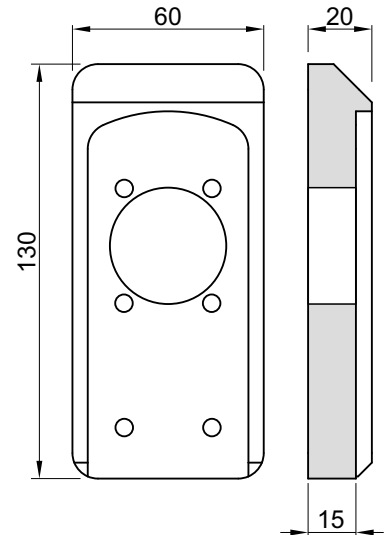

**FINITURE
FINISHES**

- **(C)** Cromo lucido
  Bright Chrome
- **(T)** Cromo satinato
  Satin Chrome
- **(2)** PVD Ottone
  PVD Brass