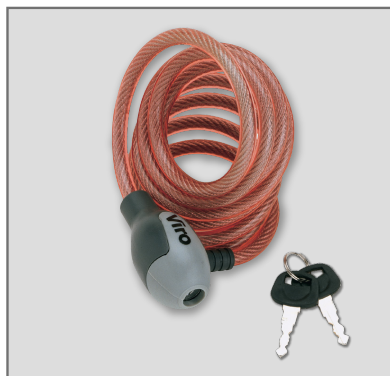

- Semi-flexible twisted steel cables Ø 8 mm, 180 cm long
- Scratch-proof, coloured (blue, silver, red or black) semi-transparent PVC cover
- Spring-loaded dead-bolt locking mechanism, 4 wafer plug, with scratch-proof ABS cover. Key removable only in locked position
- Supplied with 2 nickel plated brass keys with ergonomic non slip ABS grip

- **Simple and modern design; perfect for locking bicycles**

Supplied with fixing bracket

Keys with ergonomic grip

● **TWISTED CABLE HAWAII**

ITEM CODE	EXTERNAL DIAMETER mm	CABLE LENGTH cm	NET UNIT WEIGHT g
188	8	180	320