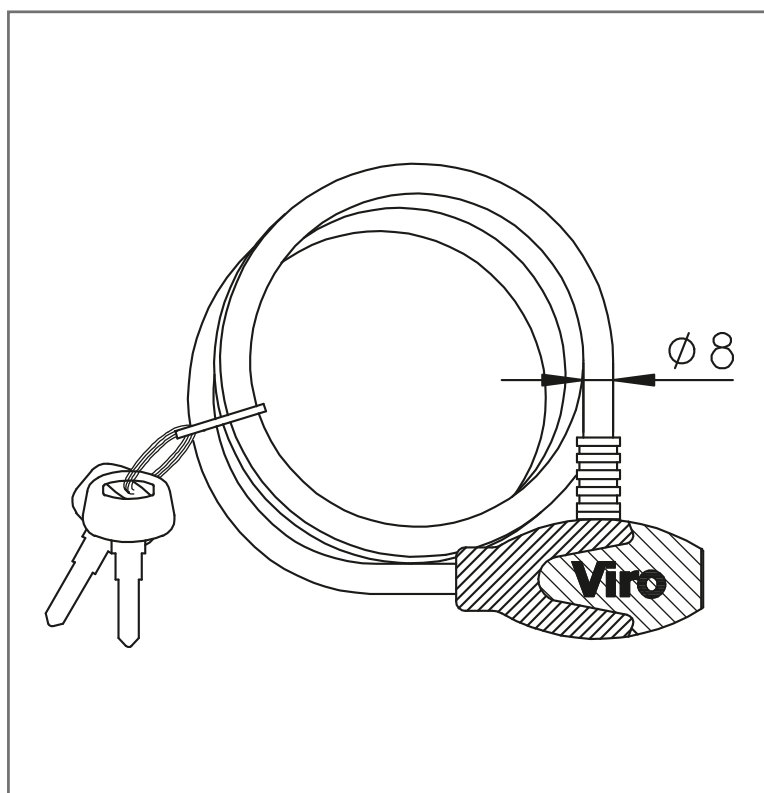

- Semi-flexible twisted steel cables Ø 8 mm, 180 cm long
- Scratch-proof, coloured (blue, silver, red or black) semi-transparent PVC cover
- Spring-loaded dead-bolt locking mechanism, 4 wafer plug, with scratch-proof ABS cover. Key removable only in locked position
- Supplied with 2 nickel plated brass keys with ergonomic non slip ABS grip

- **Simple and modern design; perfect for locking bicycles**

Supplied with fixing bracket

Keys with ergonomic grip

● **TWISTED CABLE HAWAII**

ITEM CODE	EXTERNAL DIAMETER mm	CABLE LENGTH cm	NET UNIT WEIGHT g
188	8	180	320