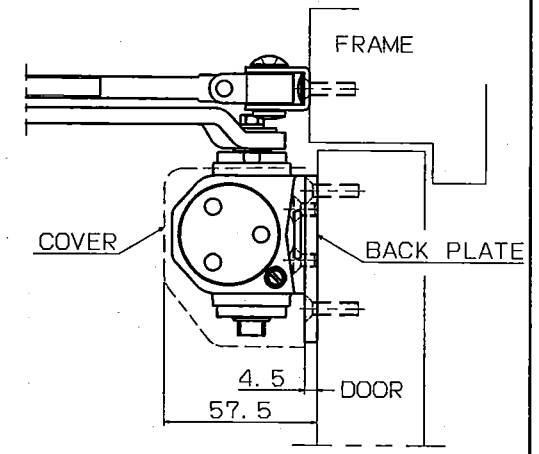

without hold-open	Maximum door weight	Maximum door width
D-2050	60kg	950mm

●with backcheck

RYOBI LIMITED	PRODUCTS	APPLICATION	MODEL No.	DATE	REV.
	DOOR CLOSER	Standard	D-2050(#3)	03/15/2019	

Without hold-open	Maximum door weight	Maximum door width
D-2050	80kg	1100mm

●With backcheck

RYOBI LIMITED	PRODUCTS	APPLICATION	MODEL No.	DATE	REV.
	DOOR CLOSER	Standard	D-2050(#4)	03/15/2019	

Without hold-open	Maximum door weight	Maximum door width
D-2050	100kg	1250mm

●With backcheck