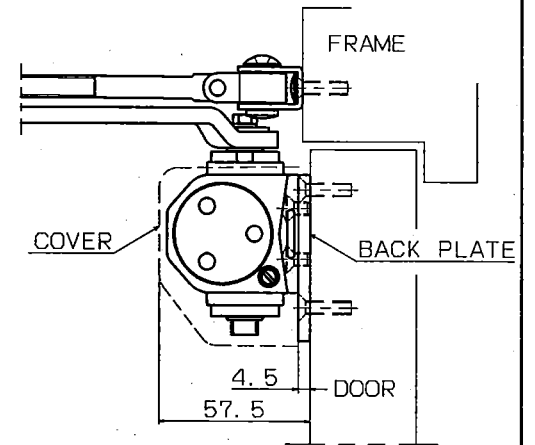

without hold-open	Maximum door weight	Maximum door width
D-2050	60kg	950mm

●with backcheck

RYOBI LIMITED	PRODUCTS	APPLICATION	MODEL No.	DATE	REV.
	DOOR CLOSER	Standard	D-2050(#3)	03/15/2019	

Without hold-open	Maximum door weight	Maximum door width
D-2050	80kg	1100mm

●With backcheck

RYOBI LIMITED	PRODUCTS	APPLICATION	MODEL No.	DATE	REV.
	DOOR CLOSER	Standard	D-2050(#4)	03/15/2019	

Without hold-open	Maximum door weight	Maximum door width
D-2050	100kg	1250mm

●With backcheck