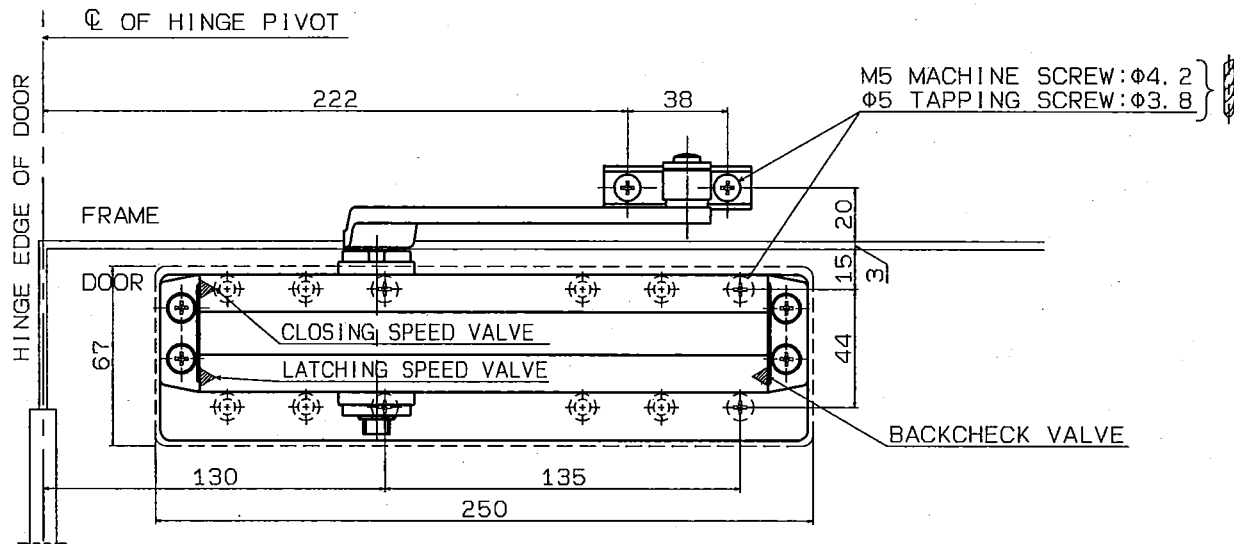

without hold-open	Maximum door weight	Maximum door width
D-2050	60kg	950mm

●with backcheck

RYOBI LIMITED	PRODUCTS	APPLICATION	MODEL No.	DATE	REV.
	DOOR CLOSER	Standard	D-2050(#3)	03/15/2019	

Without hold-open	Maximum door weight	Maximum door width
D-2050	80kg	1100mm

●With backcheck

RYOBI LIMITED	PRODUCTS	APPLICATION	MODEL No.	DATE	REV.
	DOOR CLOSER	Standard	D-2050(#4)	03/15/2019	

Without hold-open	Maximum door weight	Maximum door width
D-2050	100kg	1250mm

●With backcheck