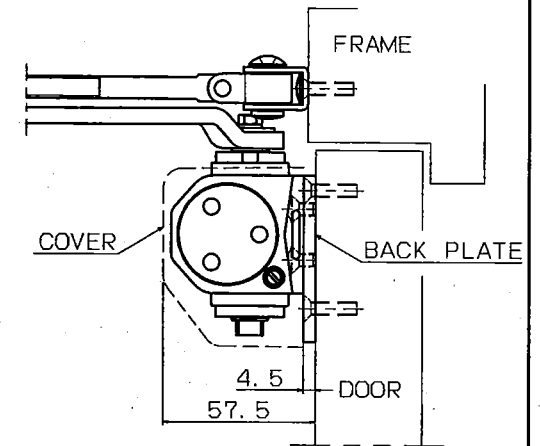

without hold-open	Maximum door weight	Maximum door width
D-2050	60kg	950mm

●with backcheck

RYOBI LIMITED	PRODUCTS	APPLICATION	MODEL No.	DATE	REV.
	DOOR CLOSER	Standard	D-2050(#3)	03/15/2019	

Without hold-open	Maximum door weight	Maximum door width
D-2050	80kg	1100mm

●With backcheck

RYOBI LIMITED	PRODUCTS	APPLICATION	MODEL No.	DATE	REV.
	DOOR CLOSER	Standard	D-2050(#4)	03/15/2019	

Without hold-open	Maximum door weight	Maximum door width
D-2050	100kg	1250mm

●With backcheck