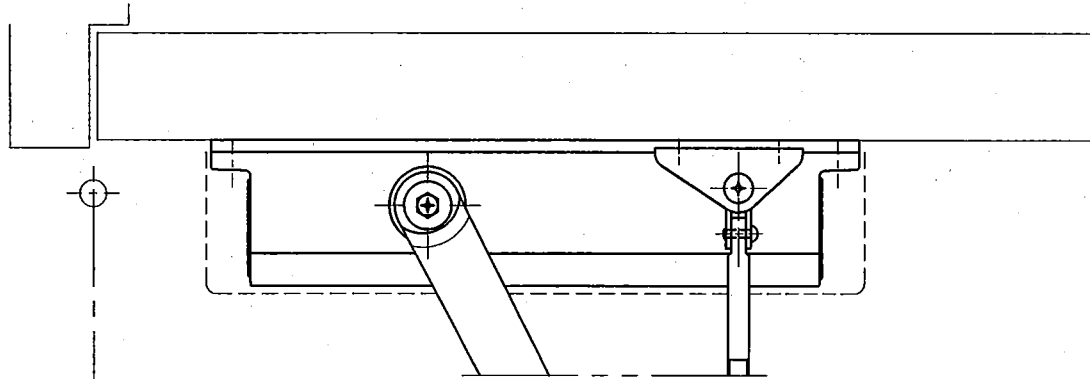

without hold-open	Maximum door weight	Maximum door width
D-2050	60kg	950mm

●with backcheck

RYOBI LIMITED	PRODUCTS	APPLICATION	MODEL No.	DATE	REV.
	DOOR CLOSER	Standard	D-2050(#3)	03/15/2019	

Without hold-open	Maximum door weight	Maximum door width
D-2050	80kg	1100mm

●With backcheck

RYOBI LIMITED	PRODUCTS	APPLICATION	MODEL No.	DATE	REV.
	DOOR CLOSER	Standard	D-2050(#4)	03/15/2019	

Without hold-open	Maximum door weight	Maximum door width
D-2050	100kg	1250mm

●With backcheck