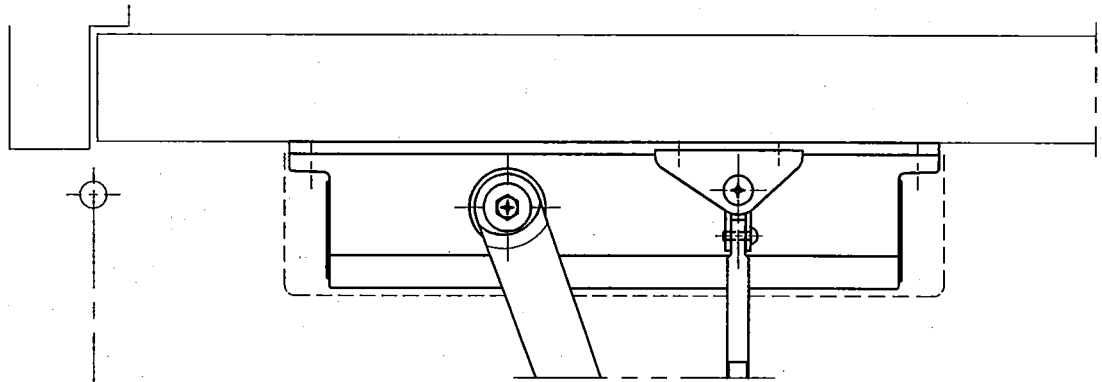

without hold-open	Maximum door weight	Maximum door width
D-2050	60kg	950mm

●with backcheck

RYOBI LIMITED	PRODUCTS	APPLICATION	MODEL No.	DATE	REV.
	DOOR CLOSER	Standard	D-2050(#3)	03/15/2019	

Without hold-open	Maximum door weight	Maximum door width
D-2050	80kg	1100mm

●With backcheck

RYOBI LIMITED	PRODUCTS	APPLICATION	MODEL No.	DATE	REV.
	DOOR CLOSER	Standard	D-2050(#4)	03/15/2019	

Without hold-open	Maximum door weight	Maximum door width
D-2050	100kg	1250mm

●With backcheck