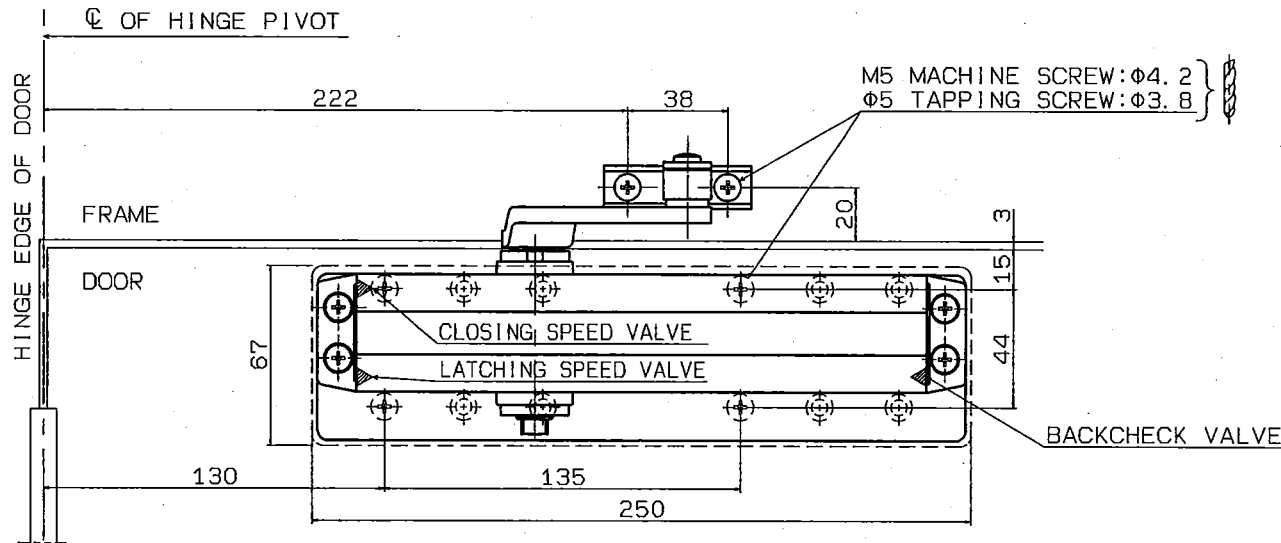

without hold-open	Maximum door weight	Maximum door width
D-2050	60kg	950mm

●with backcheck

RYOBI LIMITED	PRODUCTS	APPLICATION	MODEL No.	DATE	REV.
	DOOR CLOSER	Standard	D-2050(#3)	03/15/2019	

Without hold-open	Maximum door weight	Maximum door width
D-2050	80kg	1100mm

●With backcheck

RYOBI LIMITED	PRODUCTS	APPLICATION	MODEL No.	DATE	REV.
	DOOR CLOSER	Standard	D-2050(#4)	03/15/2019	

Without hold-open	Maximum door weight	Maximum door width
D-2050	100kg	1250mm

●With backcheck