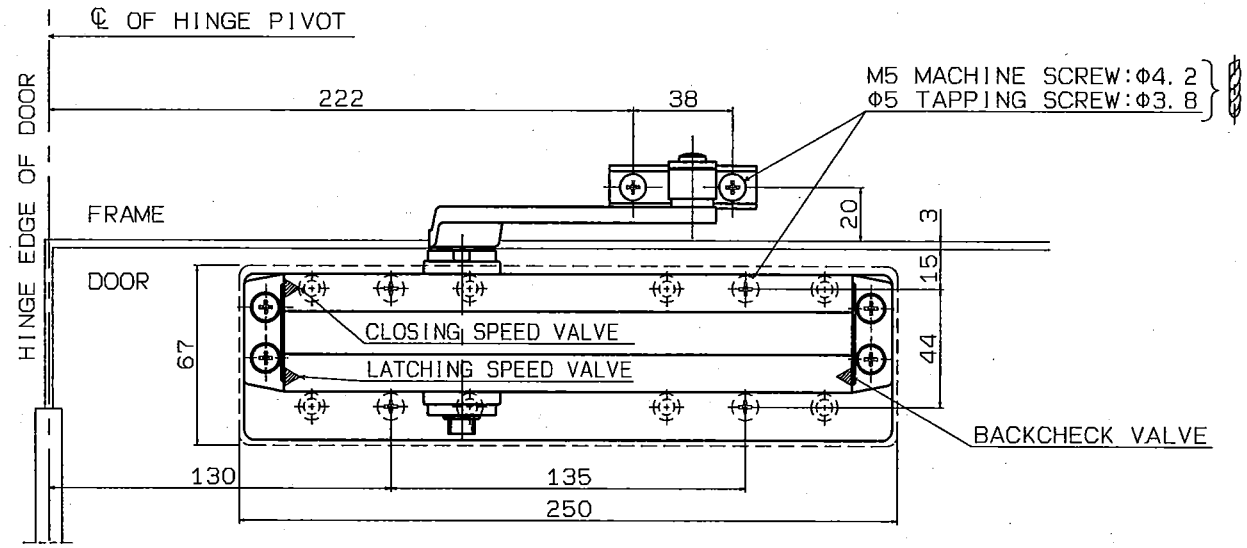

without hold-open	Maximum door weight	Maximum door width
D-2050	60kg	950mm

●with backcheck

RYOBI LIMITED	PRODUCTS	APPLICATION	MODEL No.	DATE	REV.
	DOOR CLOSER	Standard	D-2050(#3)	03/15/2019	

Without hold-open	Maximum door weight	Maximum door width
D-2050	80kg	1100mm

●With backcheck

RYOBI LIMITED	PRODUCTS	APPLICATION	MODEL No.	DATE	REV.
	DOOR CLOSER	Standard	D-2050(#4)	03/15/2019	

Without hold-open	Maximum door weight	Maximum door width
D-2050	100kg	1250mm

●With backcheck