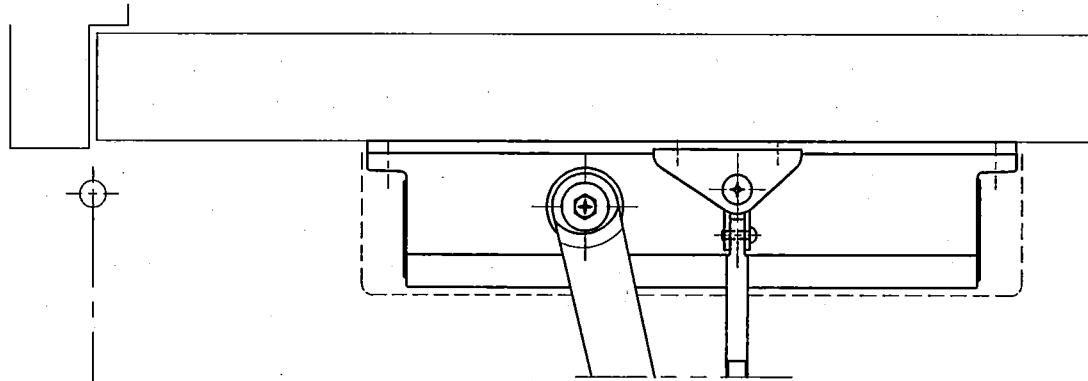

without hold-open	Maximum door weight	Maximum door width
D-2050	60kg	950mm

●with backcheck

RYOBI LIMITED	PRODUCTS	APPLICATION	MODEL No.	DATE	REV.
	DOOR CLOSER	Standard	D-2050(#3)	03/15/2019	

Without hold-open	Maximum door weight	Maximum door width
D-2050	80kg	1100mm

●With backcheck

RYOBI LIMITED	PRODUCTS	APPLICATION	MODEL No.	DATE	REV.
	DOOR CLOSER	Standard	D-2050(#4)	03/15/2019	

Without hold-open	Maximum door weight	Maximum door width
D-2050	100kg	1250mm

●With backcheck