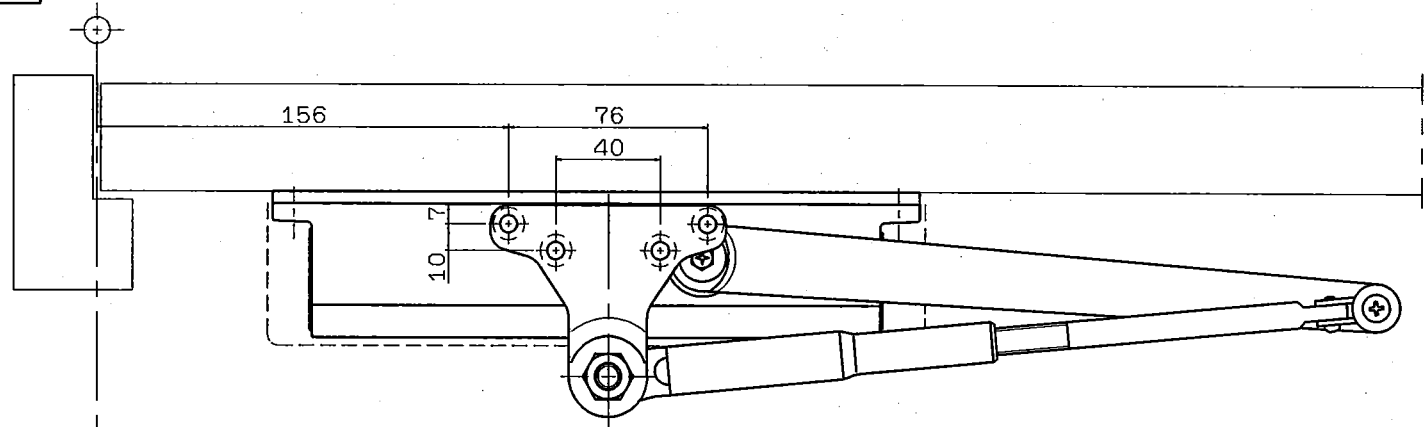

With hold-open	Maximum door weight	Maximum door width
DS-2050P	80kg	1100mm

● With backcheck

RYOBI LIMITED	PRODUCTS	APPLICATION	MODEL No.	DATE	REV.
	DOOR CLOSER	Parallel arm	DS-2050P	03/15/2019	