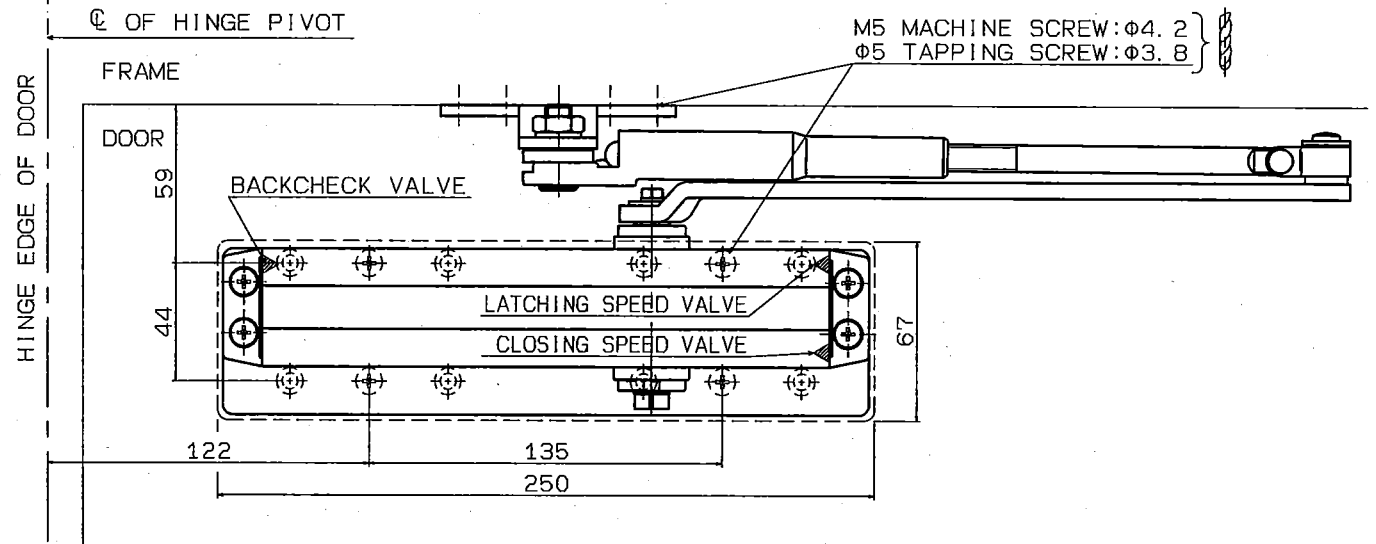

With hold-open	Maximum door weight	Maximum door width
DS-2050P	80kg	1100mm

● With backcheck

RYOBI LIMITED	PRODUCTS	APPLICATION	MODEL No.	DATE	REV.
	DOOR CLOSER	Parallel arm	DS-2050P	03/15/2019	