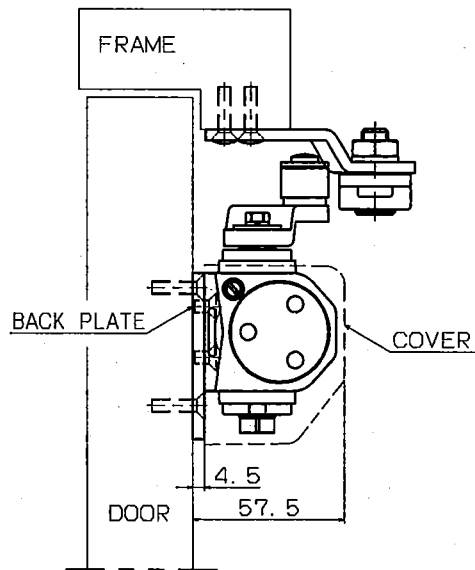

With hold-open	Maximum door weight	Maximum door width
DS-2050P	80kg	1100mm

● With backcheck

RYOBI LIMITED	PRODUCTS	APPLICATION	MODEL No.	DATE	REV.
	DOOR CLOSER	Parallel arm	DS-2050P	03/15/2019	