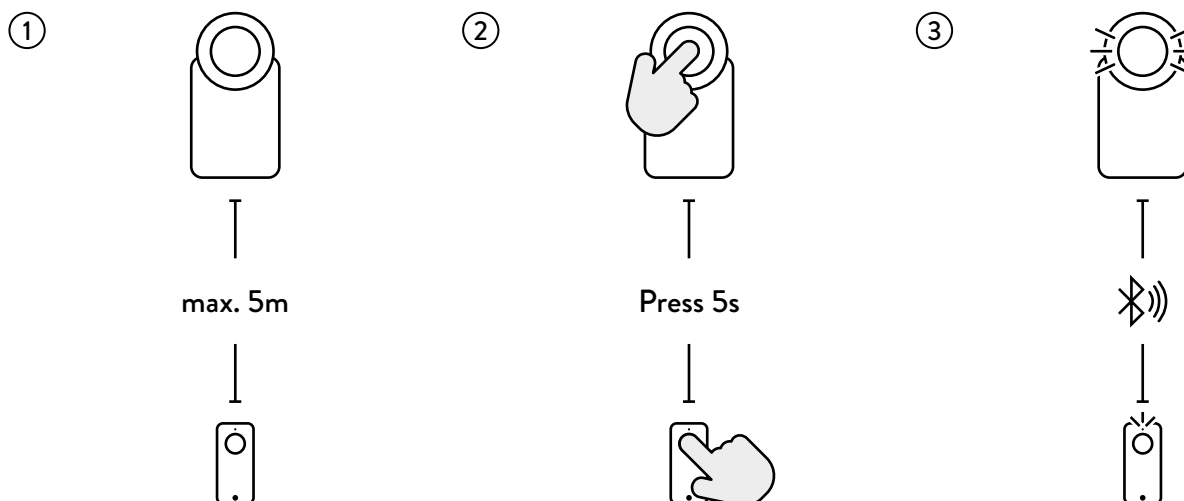

NUKI FOB

MAIN FEATURES

AT YOUR FINGERTIP - NO SMARTPHONE REQUIRED

Put the little Bluetooth device on your key ring to lock and unlock your door without your smartphone.

ONE FOR ALL

Up to 100 Nuki Fobs can be paired with one Nuki Smart Lock.

The Nuki Fob's installation can be done in a few steps:

- Position yourself with the Nuki Fob near the Smart Lock which has to be authorised (max. 5m distance)
- Press the button at the Smart Lock and the Nuki Fob for about 5 seconds
- The LED lights at the Nuki Smart Lock and Nuki Fob are on
- If the LED lights are off again, the pairing process is completed
- The Nuki Fob is now authorised to lock your Nuki Smart Lock