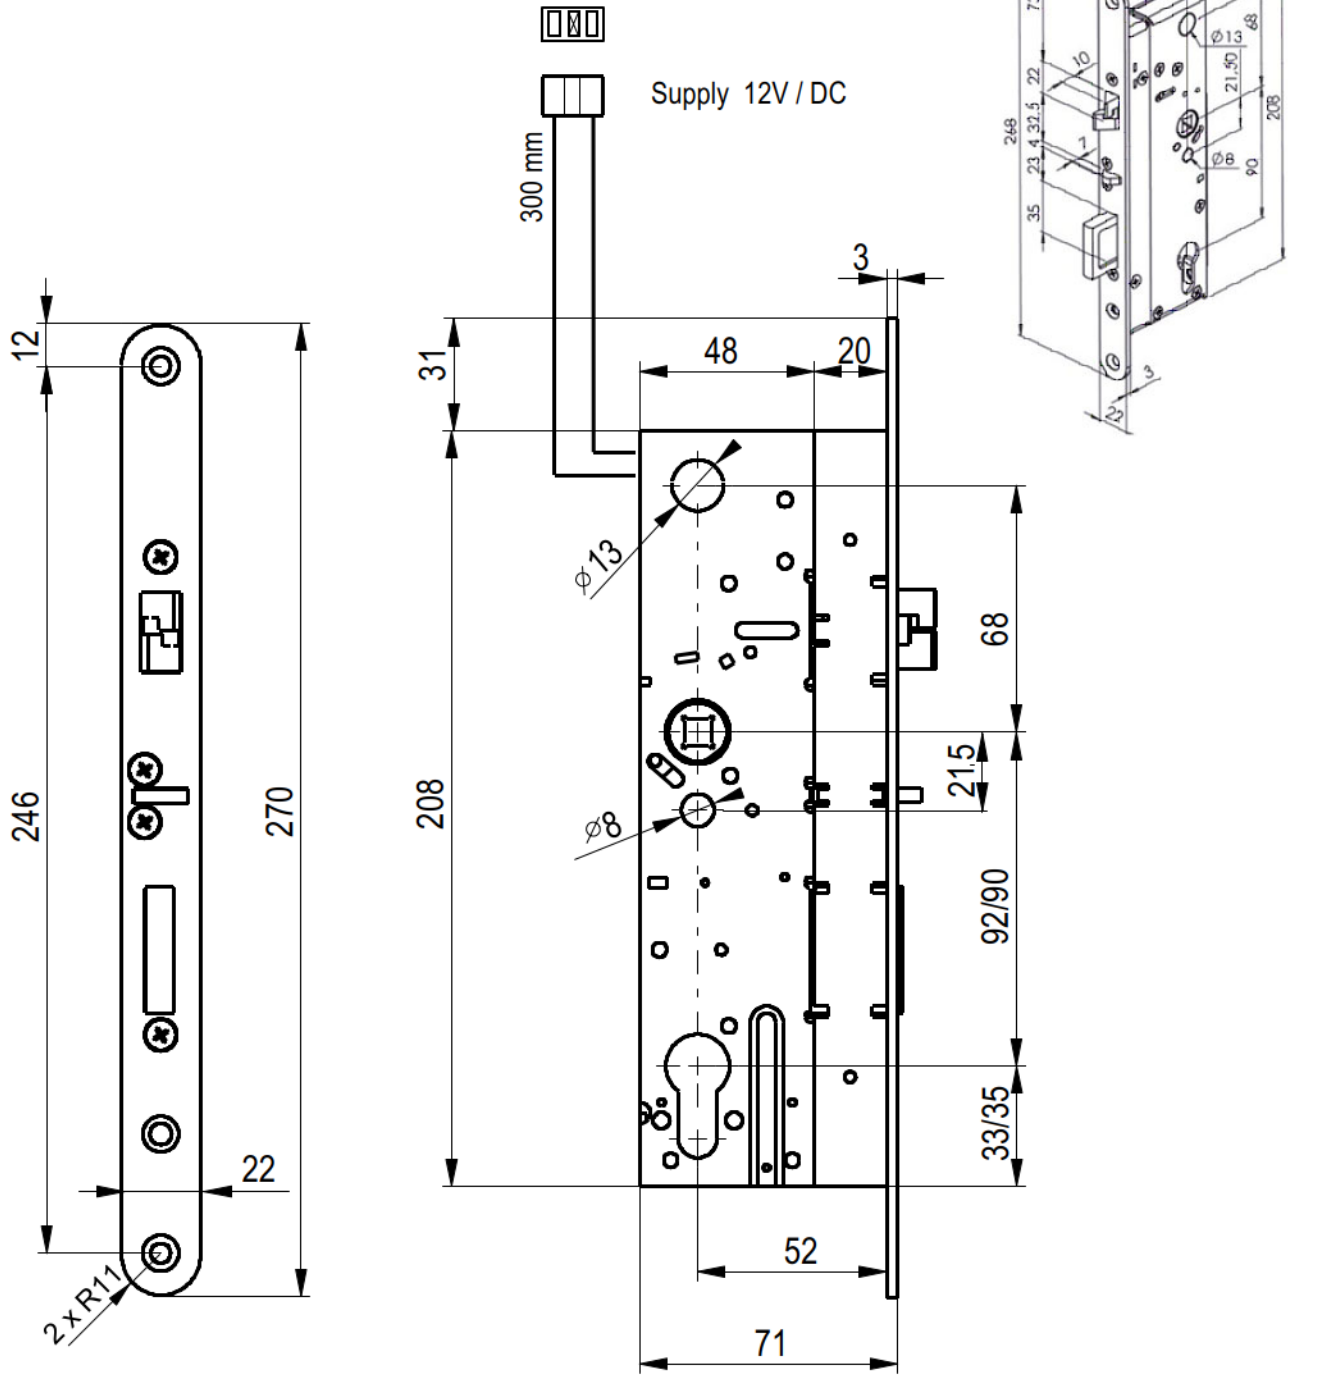

Green - connected
Brown - unconnected
White - connected
Free polarity

BERA TYPE - Wiring