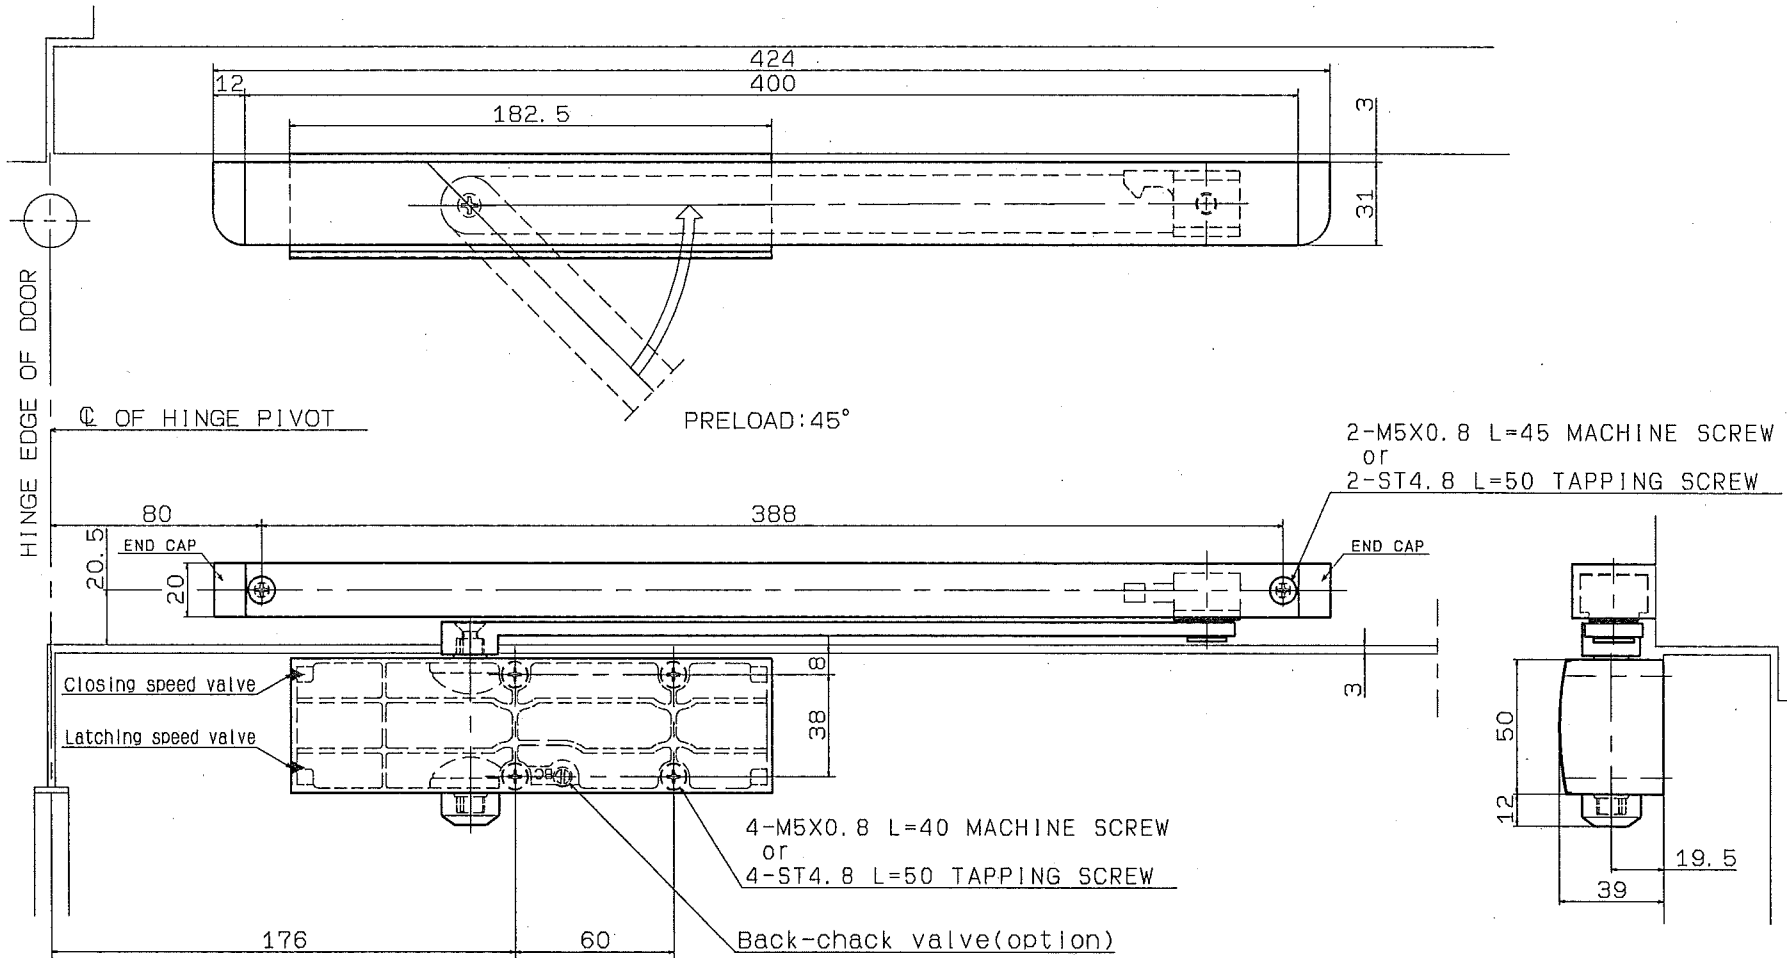

Without backcheck	With backcheck	Door width	Door weight
D-1200T	D-1200BCT	850mm	40kg

● Without hold-open

RYOBI LIMITED	PRODUCTS	APPLICATION	MODEL No.	DATE	REV.
	DOOR CLOSER	Track-rail arm	D-1200T, D-1200BCT	07/20/2018	