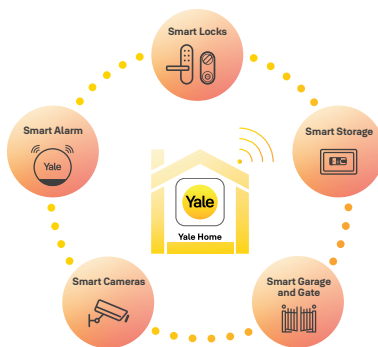

Grant access to trusted individuals with your phone using the Yale Home app and see when your door is accessed thanks to the detailed Activity Feed. Provide guests with more keyless accessories such as the Yale Dot or the Yale Smart Keypad.

Interoperability

Works seamlessly with other Yale products and leading partners like voice assistants, Airbnb, and Philips Hue smart lighting.

- Keyless access
- Activity Feed
- Real-time notifications
- Guest management
- Multiple connectivity options
- Connect and control all your Yale smart products from a single app

Trusted every day

Specifications

Lock compatibility	Compatible with Euro Profile Cylinders that protrude at least 3mm and 22mm Round Cylinders. If you don't have a compatible Euro Profile Cylinder, the Yale Linus® Adjustable Cylinder can be purchased separately.
Compatible Smartphone	Yale Home app for your iOS or Android smartphone.
Communication	Bluetooth 5.3 and Wi-Fi 2.4 -5 GHz
Two-factor security	Your Yale Home account is protected with 2-factor authentication, which means that on top of your password, the system will check your identity based on either an email or phone number.
Encryption	128-bit AES encryption
Product dimensions (W x H x D)	51.7mm x 146.2mm x 45.75mm (without thumb turn)
Weight	662g
Finish	Matte Black and Silver
Speaker	Yes
Battery type	Rechargeable battery pack with 2x 18650 Li-ion cells
Battery life	Up to 6 months
Battery recharging	USB-C. 1.5 - 4.5 hours depending on charger
SKU Numbers	Black: 05/103210/MB Silver: 05/103210/SI

Smart together

Works with leading partners and voice assistants.

Connects with:

Connect other products from our Yale Smart Security Ecosystem to open even more possibilities. Check out website for more info.