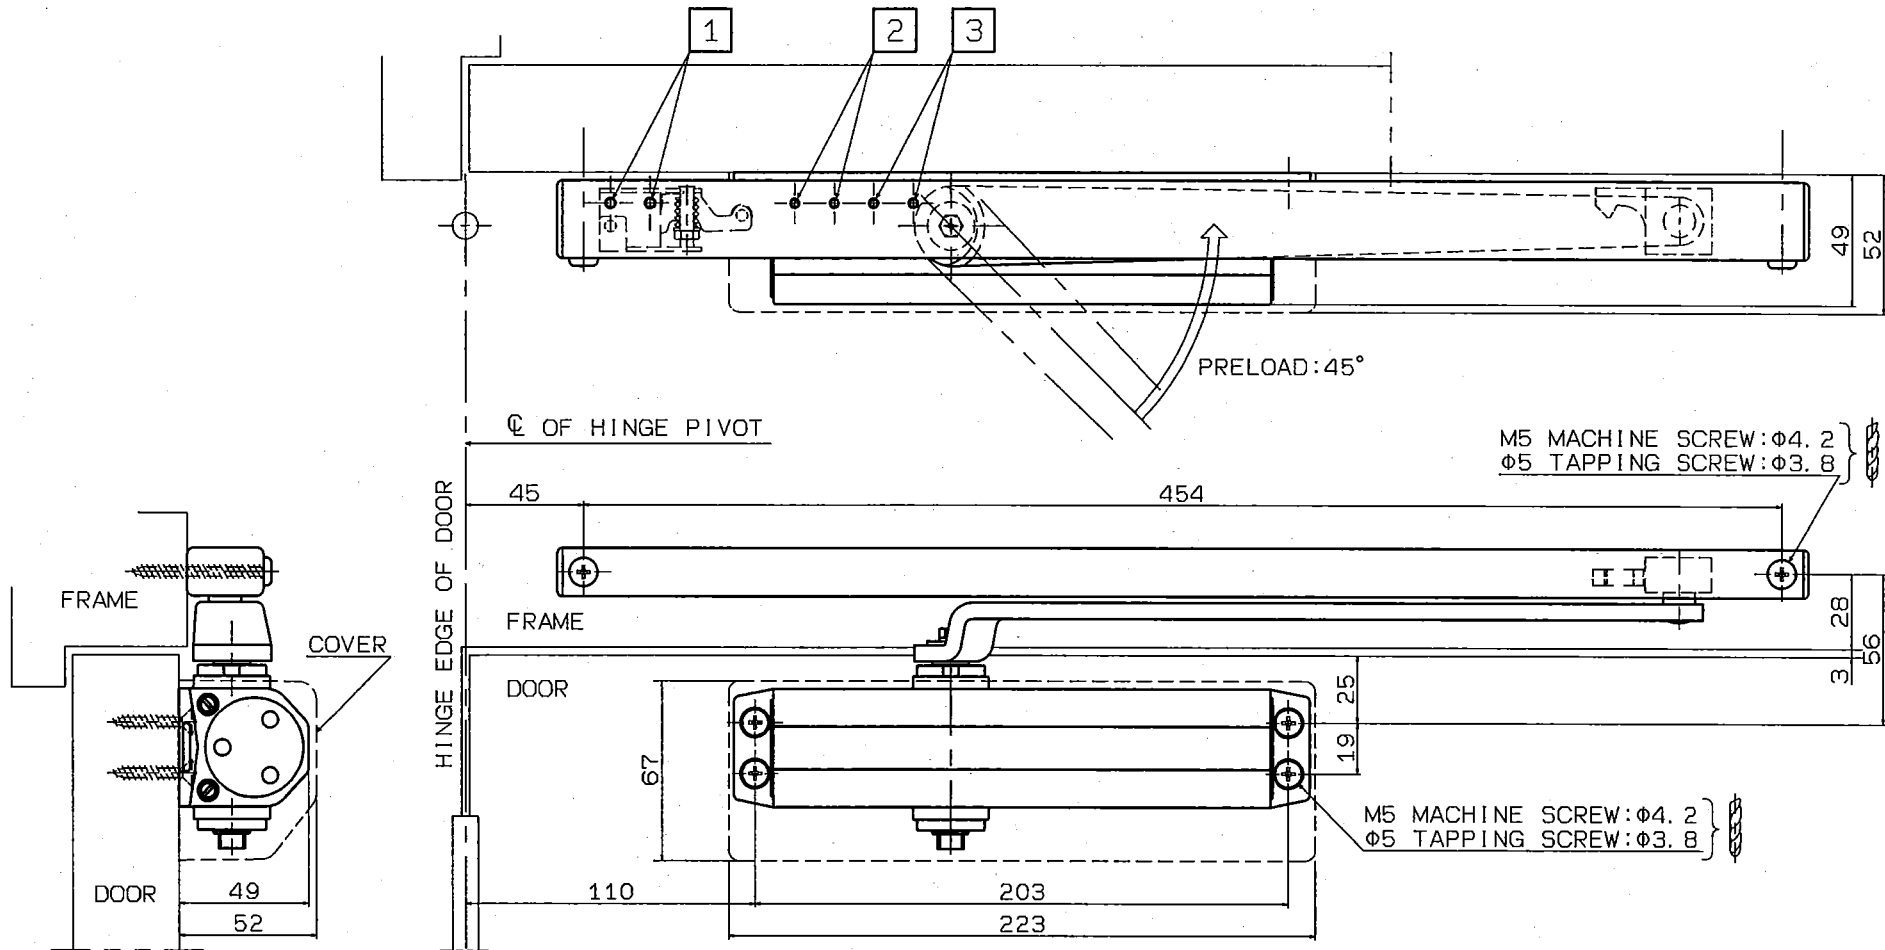

Size	With full cover		Maximum door weight	Maximum door width	
	without backcheck	with backcheck		Interior	Exterior
2	D-1550T	D-1550BCT	50kg	900mm	800mm

Hold-open device installation position	1	2	3
Maximum opening angle	120°	92°	83°

RYOBI LIMITED	PRODUCTS	APPLICATION	MODEL No.	DATE	REV.
	DOOR CLOSER	Track-rail arm	D-1550T	08/30/2018	