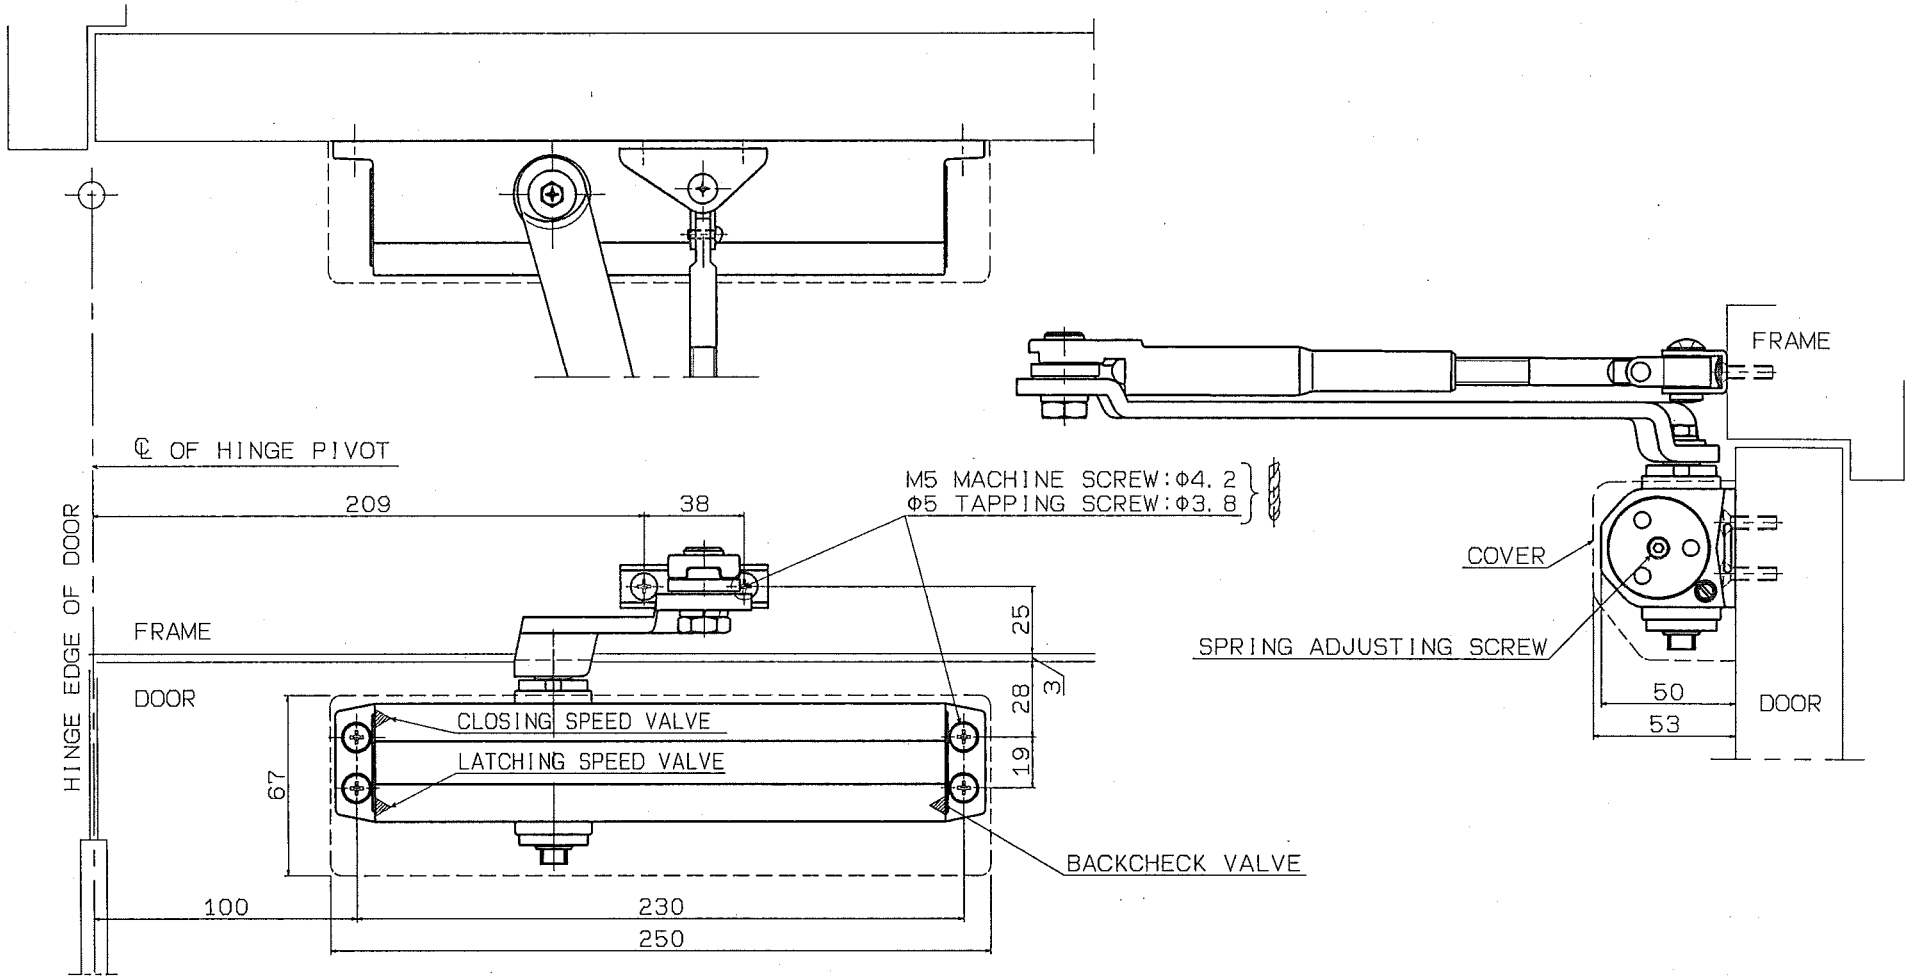

with hold-open	Maximum door weight	Maximum door width
DS-2550	20~80kg	750~1100mm

- Spring adjustable type
- With backcheck

RYOBI LIMITED	PRODUCTS	APPLICATION	MODEL No.	DATE	REV.
	DOOR CLOSER	Standard	DS-2550	08/30/2018	