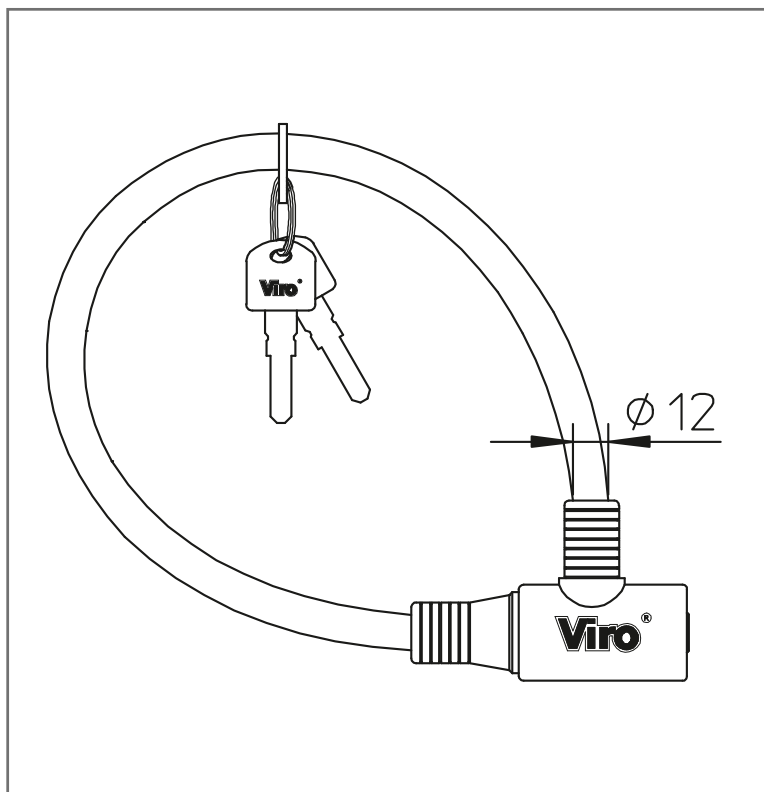

- Semi-flexible twisted steel cables Ø 12 mm, 45 cm long
- Scratch-proof, coloured (blue, yellow, red or green), semi-transparent PVC cover
- Spring-loaded dead-bolt locking mechanism, 4 pins plug, with scratchproof ABS cover
- Supplied with 2 nickel plated brass flat keys with ergonomic non slip ABS grip

● **Simple and convenient; perfect for locking bicycles**

Mixed colors

4 pins plug with flat keys

● **TWISTED CABLE ELBA**

ITEM CODE	EXTERNAL DIAMETER mm	CABLE LENGTH cm	NET UNIT WEIGHT g
147	12	45	185